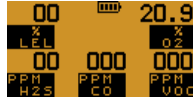

PS500

Quick Operation Guide

Switch On

Switch Off

OFF 3

OFF 2

OFF 1

Backlight On

Max

Min

Reset

Confidence Signal

Every

Manual Datalog

Pump

Alarm Indicators