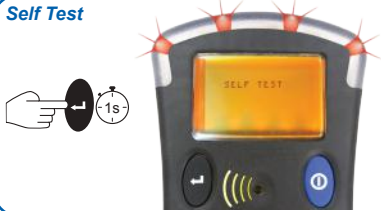

Max

Min

Reset

Confidence Signal

Every

Manual Datalog

Pump

Alarm Indicators

Gas Alarm Acknowledge

Self Test

Flow Fault

Zero Fault

Calibration Overdue

Battery Life

Charging