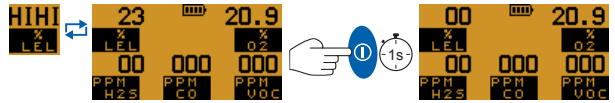

Gas Alarm Acknowledge