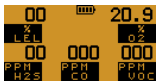

PS500

Quick Operation Guide

Switch On

Switch Off

OFF 3

OFF 2

OFF 1

Backlight On

Max

Min

Reset

Confidence Signal

Every

Manual Datalog

Pump

Alarm Indicators