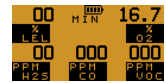

PS500

Quick Operation Guide

Switch On

Switch Off

OFF 3

OFF 2

OFF 1

Backlight On

Max

Min

Reset

Confidence Signal

Every

Manual Datalog

Pump

Alarm Indicators