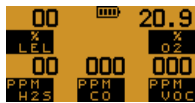

Max

Min

Reset

Confidence Signal

Every

Manual Datalog

Pump

Alarm Indicators

Gas Alarm Acknowledge

Self Test

Flow Fault

Zero Fault

Calibration Overdue

Battery Life

Charging