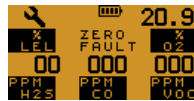

Max

Min

Reset

Confidence Signal

Every

Manual Datalog

Pump

Alarm Indicators

Gas Alarm Acknowledge

Self Test

Flow Fault

Zero Fault

Calibration Overdue

Battery Life

Charging