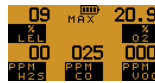

PS500

Quick Operation Guide

Switch On

Switch Off

OFF 3

OFF 2

OFF 1

Backlight On

Max

Min

Reset

Confidence Signal

Every

Manual Datalog

Pump

Alarm Indicators