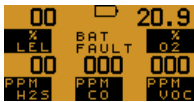

Max

Min

Reset

Confidence Signal

Every

Manual Datalog

Pump

Alarm Indicators

Gas Alarm Acknowledge

Self Test

Flow Fault

Zero Fault

Calibration Overdue

Battery Life

Charging