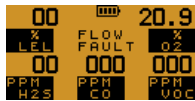

Max

Min

Reset

Confidence Signal

Every

Manual Datalog

Pump

Alarm Indicators

Gas Alarm Acknowledge

Self Test

Flow Fault

Zero Fault

Calibration Overdue

Battery Life

Charging