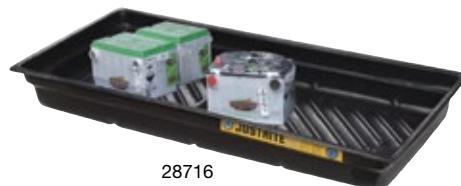

28719

28716