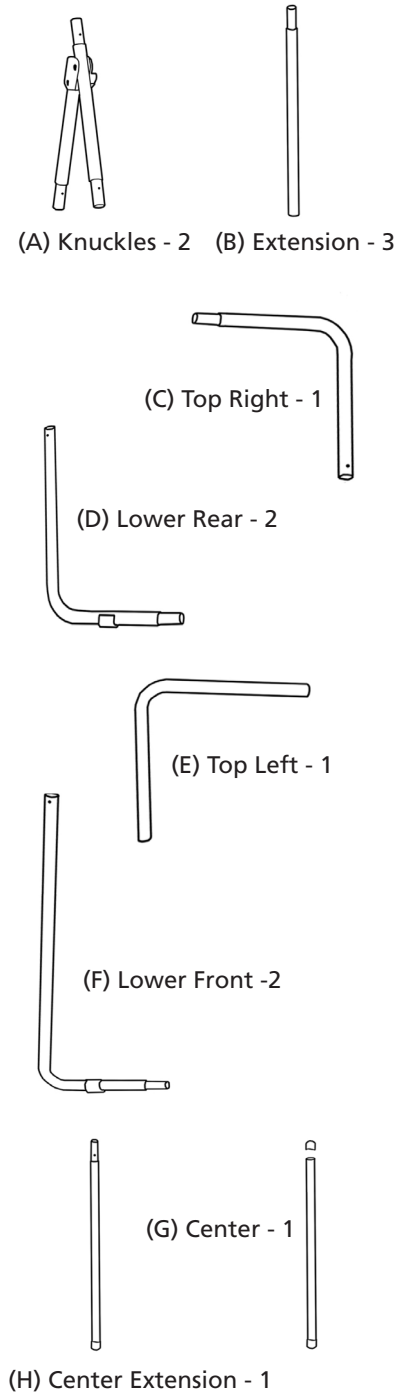

Adjustable Roll Dispenser for PIG[®] Mat

Assembly Instructions for use with PIG[®] Mat Rolls up to 32" wide.

PARTS LIST

Assembly Instructions for use with PIG[®] Mat Rolls up to 16" wide.

Plastic end cap is required on both ends of center support for 16" Dispenser.