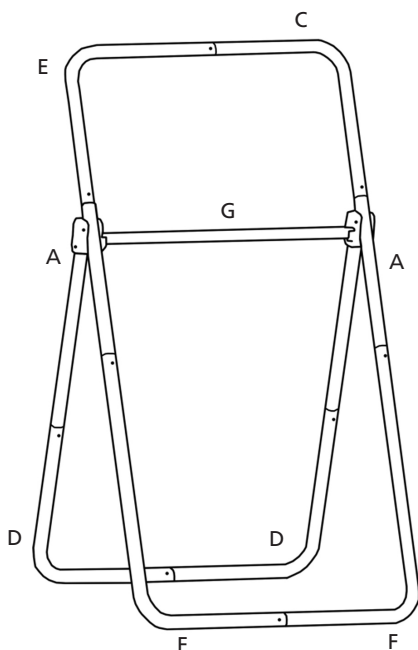

Adjustable Roll Dispenser for PIG[®] Mat

Assembly Instructions for use with PIG[®] Mat Rolls up to 32" wide.

PARTS LIST

Assembly Instructions for use with PIG[®] Mat Rolls up to 16" wide.

Plastic end cap is required on both ends of center support for 16" Dispenser.