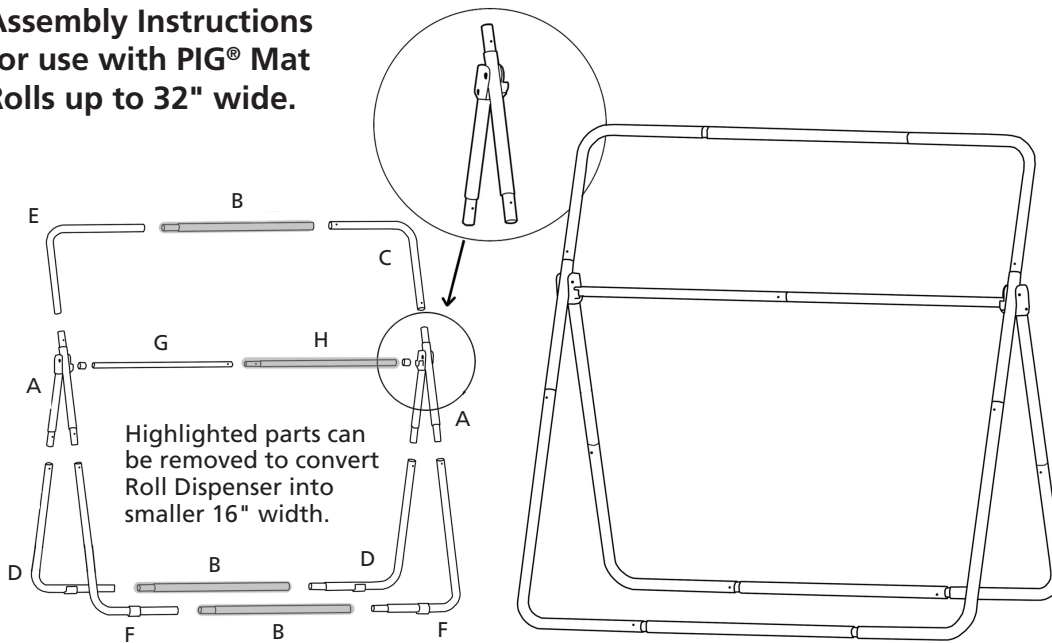

Adjustable Roll Dispenser for PIG[®] Mat

Assembly Instructions for use with PIG[®] Mat Rolls up to 32" wide.

PARTS LIST

Assembly Instructions for use with PIG[®] Mat Rolls up to 16" wide.

Plastic end cap is required on both ends of center support for 16" Dispenser.