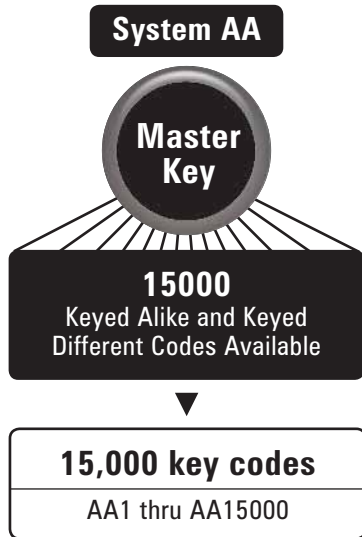

# EXCLUSIVE SAFETY MASTER KEY SYSTEMS

Select the Master Key system that best meets your current and future safety lockout needs. Available in the W417 Safety Master Key keyway which is standard in the S31MK, S33MK, 410MK and 411MK padlocks. Optional in 6835MK and A1160MK series padlocks.

Contact Email: \_\_\_\_\_

Contact Phone: \_\_\_\_\_

System Chosen (select only one):

AA       B       C

Note: You must choose one system.  
You cannot mix one system with another.

**5625 key codes**

BA1 thru BA225
BB1 thru BB225
BC1 thru BC225
BD1 thru BD225
BE1 thru BE225
BF1 thru BF225
BG1 thru BG225
BH1 thru BH225
BJ1 thru BJ225
BK1 thru BK225
BL1 thru BL225
BM1 thru BM225
BN1 thru BN225
BP1 thru BP225
BR1 thru BR225
BS1 thru BS225
BT1 thru BT225
BU1 thru BU225
BV1 thru BV225
BW1 thru BW225
BY1 thru BY225
BZ1 thru BZ225
B2A1 thru B2A225
B2B1 thru B2B225
B2C1 thru B2C225