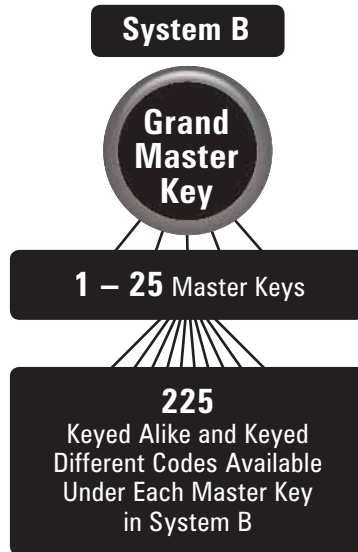

# EXCLUSIVE SAFETY MASTER KEY SYSTEMS

Select the Master Key system that best meets your current and future safety lockout needs. Available in the W417 Safety Master Key keyway which is standard in the S31MK, S33MK, 410MK and 411MK padlocks. Optional in 6835MK and A1160MK series padlocks.

Contact Email: \_\_\_\_\_

Contact Phone: \_\_\_\_\_

System Chosen (select only one):

AA       B       C

Note: You must choose one system.  
You cannot mix one system with another.

**5625 key codes**

BA1 thru BA225
BB1 thru BB225
BC1 thru BC225
BD1 thru BD225
BE1 thru BE225
BF1 thru BF225
BG1 thru BG225
BH1 thru BH225
BJ1 thru BJ225
BK1 thru BK225
BL1 thru BL225
BM1 thru BM225
BN1 thru BN225
BP1 thru BP225
BR1 thru BR225
BS1 thru BS225
BT1 thru BT225
BU1 thru BU225
BV1 thru BV225
BW1 thru BW225
BY1 thru BY225
BZ1 thru BZ225
B2A1 thru B2A225
B2B1 thru B2B225
B2C1 thru B2C225