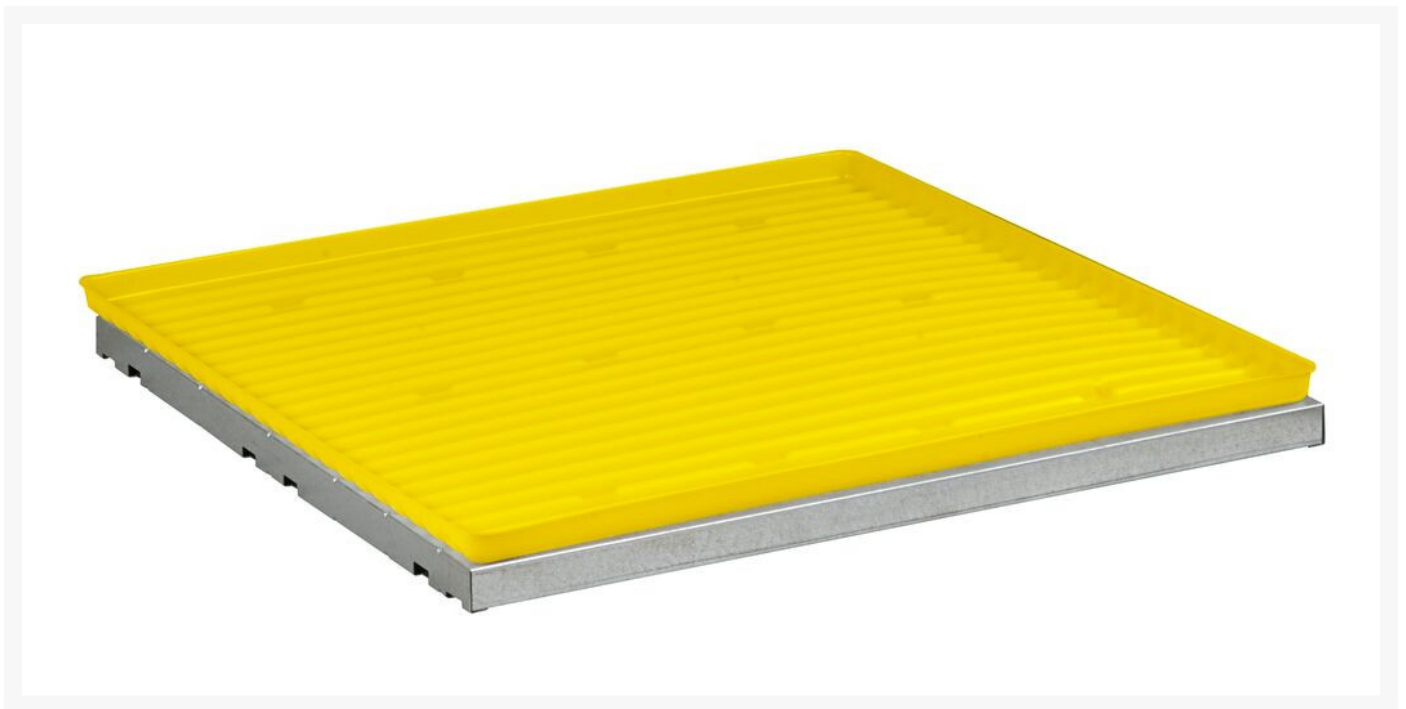

SpillSlope[®] Steel Shelf with Yellow Polyethylene Tray for 60 Gallon Safety Cabinet - 29063

Product Images

Short Description

- Resistant to aggressive chemicals
- Polyethylene trays sit on top of galvanized steel shelves
- Patented SpillSlope[®] galvanized steel shelves direct spills to back and bottom of a leakproof sump
- Slightly curved edge provides additional protection
- Fits 60 gallon safety cabinet

Description

Expand storage, add new convenience to existing cabinets, or customize your new cabinet with additional shelves to meet specific workflow needs. Galvanized steel shelves hold up to 350 lb (159 kg) and adjust on 3"

(76-mm) increments for versatile storage. Meets ANSI MH28.1

Specifications

Model No	29063
UPC	697841270985
International Model No.	29063
Color	Yellow
Material Specifications	Polyethylene
Dimensions, Exterior	30.4" W x 29" D
	772mm W x 737mm D
Net Weight, lbs	18.0
Net Weight, kg	8.2